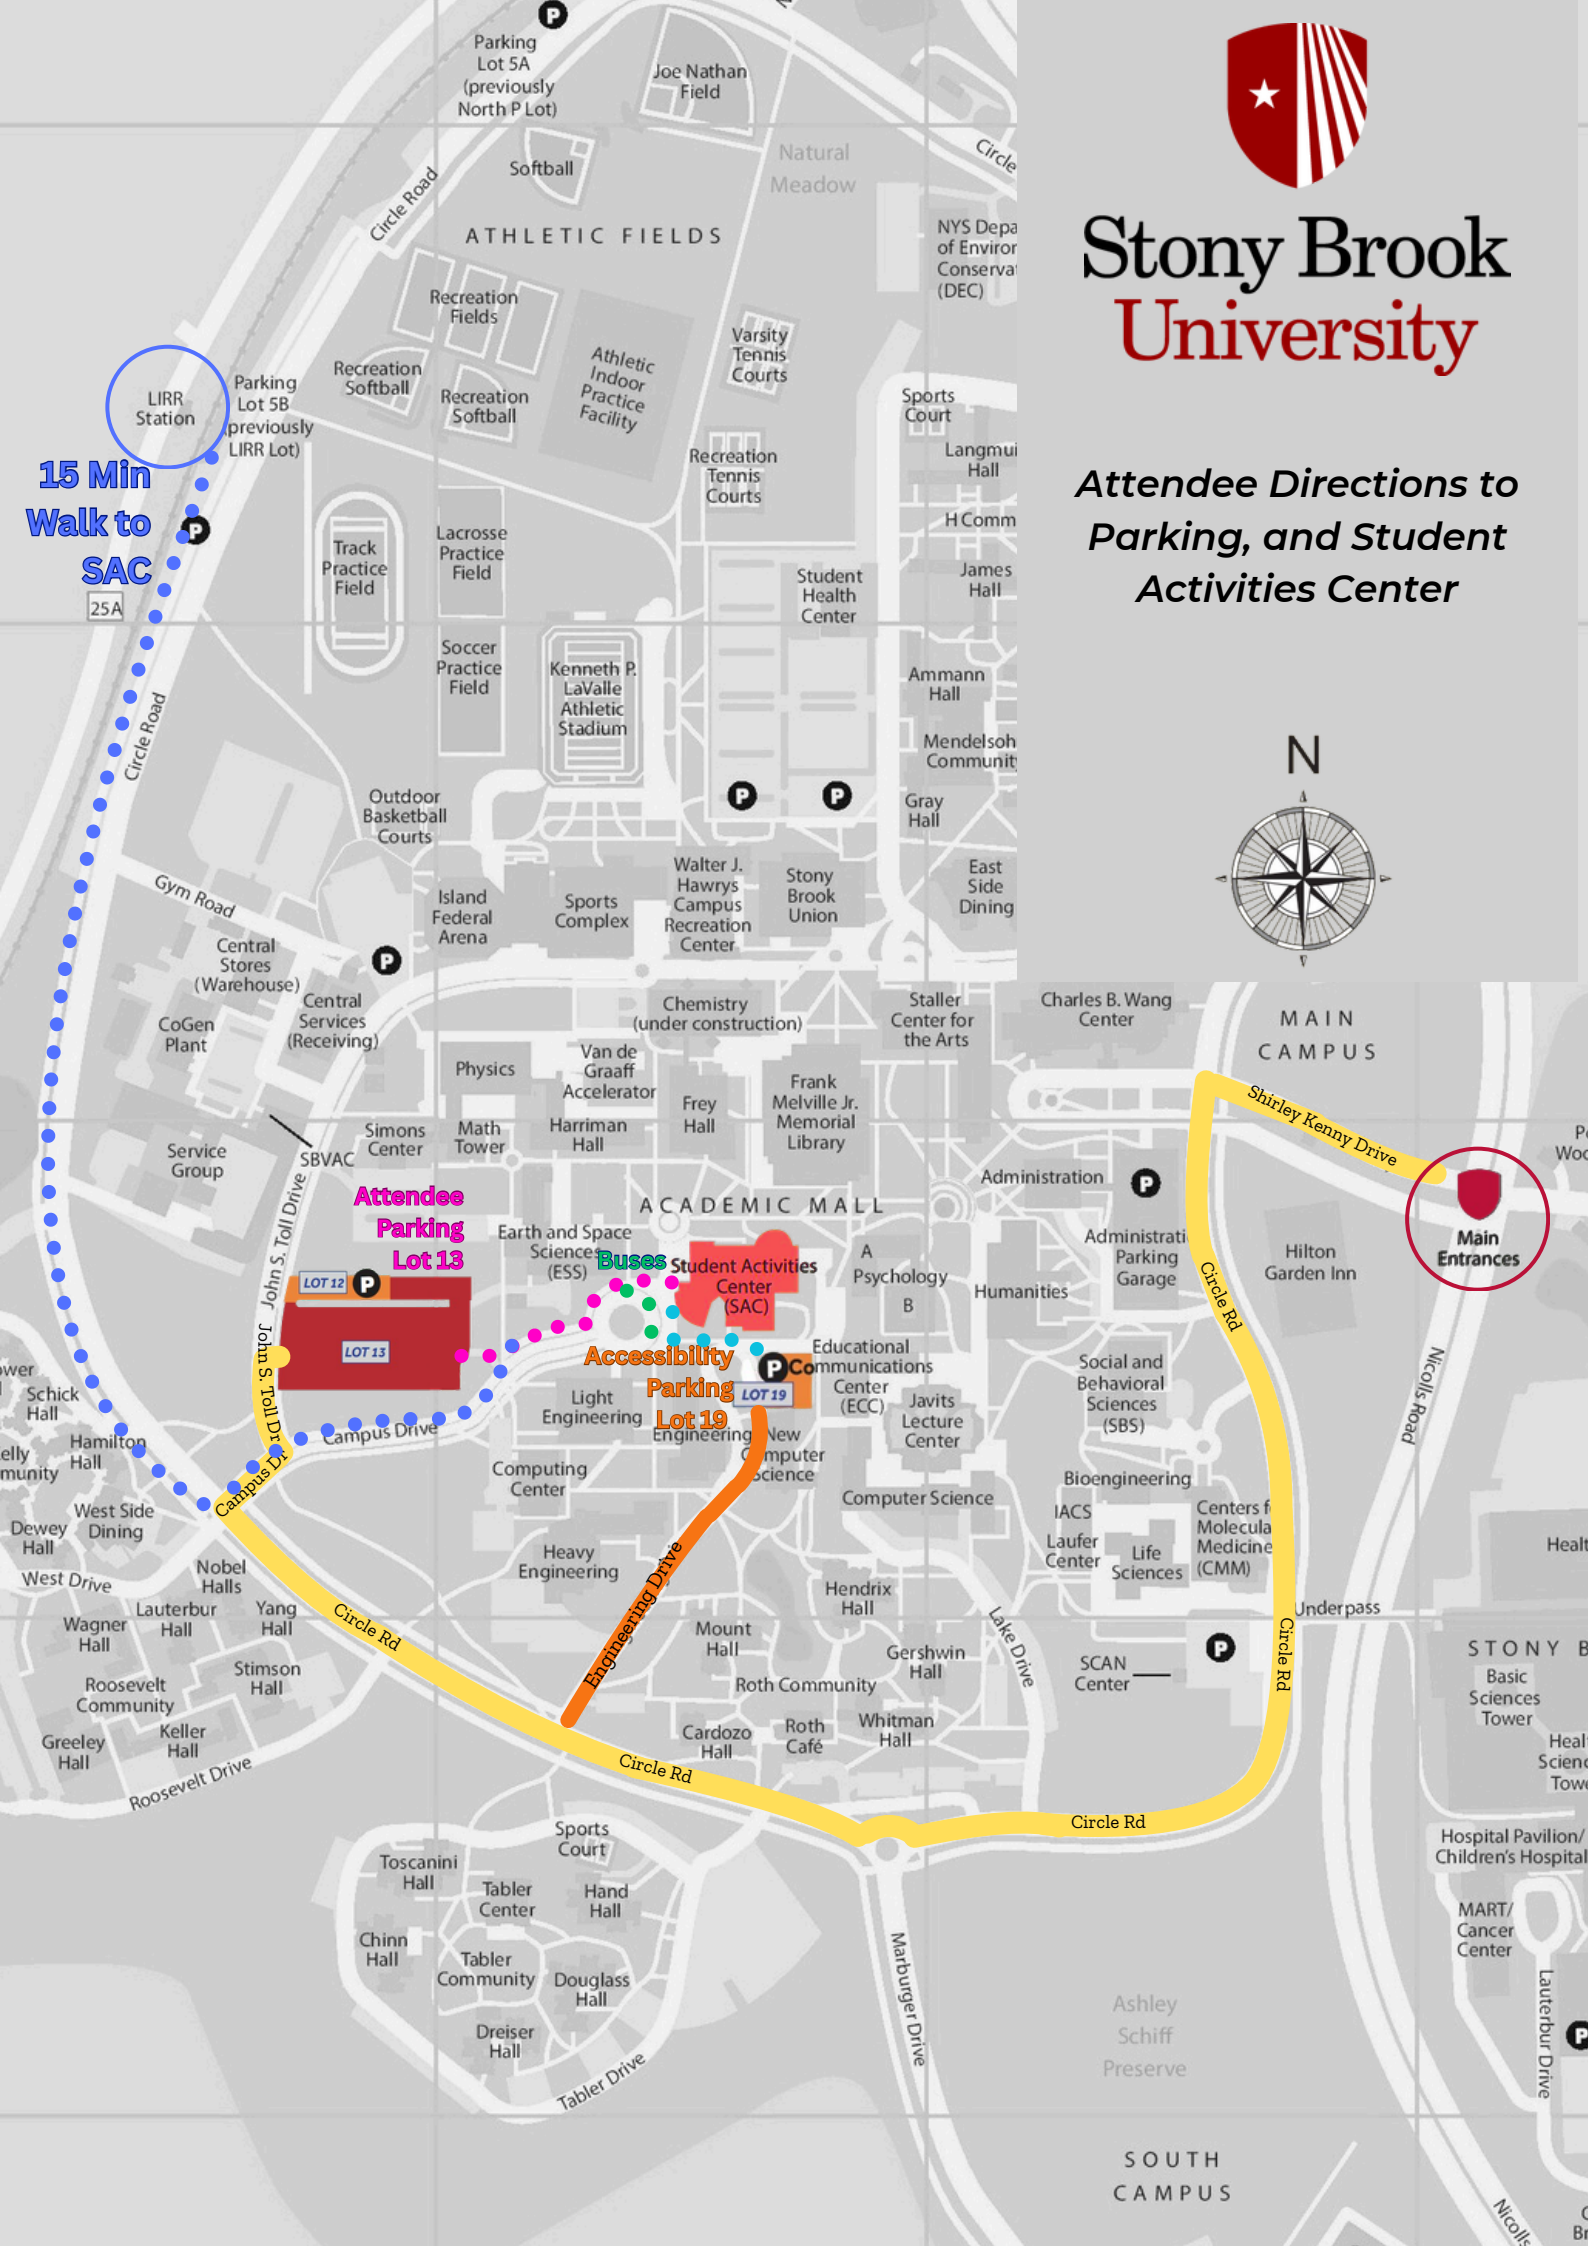

# Stony Brook University

## Attendee Directions to Parking, and Student Activities Center

15 Min Walk to SAC

MAIN CAMPUS

Main Entrances

SOUTH CAMPUS